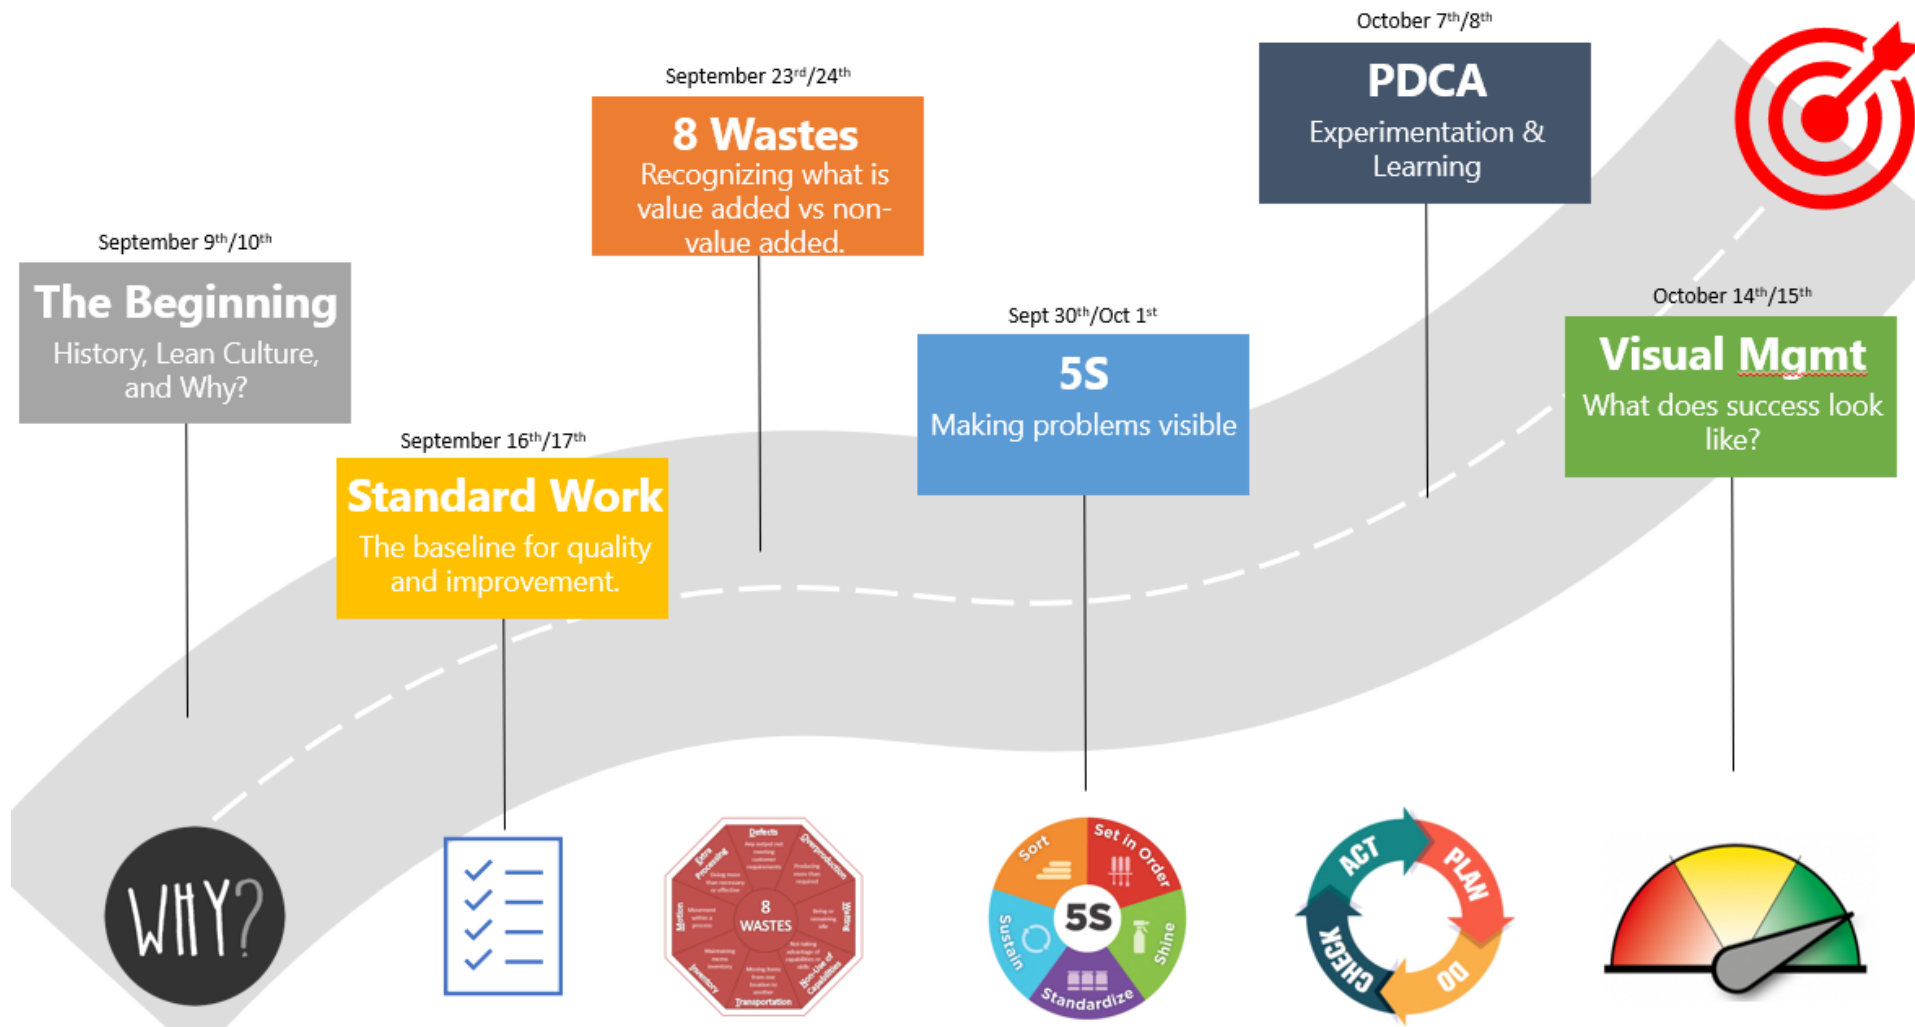

Lean 101 – The Pathway to an Improvement Mindset

Audience: Beginner level, Administrative/Office (Wed) & Manufacturing (Thurs), all roles

Cost: \$125 for the series (member price; \$225 non-members)

Registration: <https://tinyurl.com/NWHPECLean101> or <https://tinyurl.com/NWHPECLean101mfg>